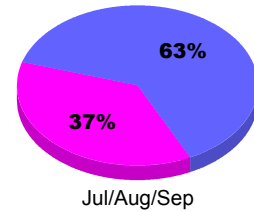

Gender Comparison 2012-2013